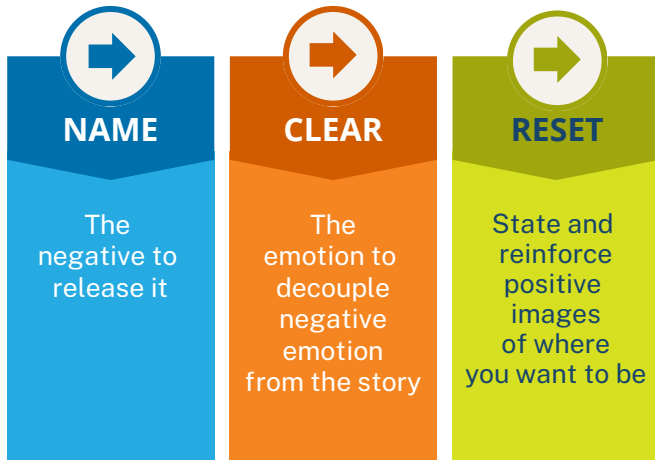

Coaching Model

Focus areas

- Career Distress
- Career Development
- Workplace Communication
- Conflict Management
- Emotional Regulation
- Stress Management

Client benefits

- FEEL enthusiastic, hopeful
- BE confident, calm and focused
- EXPERIENCE new work/life opportunities
- ACCESS new found capacity and skills